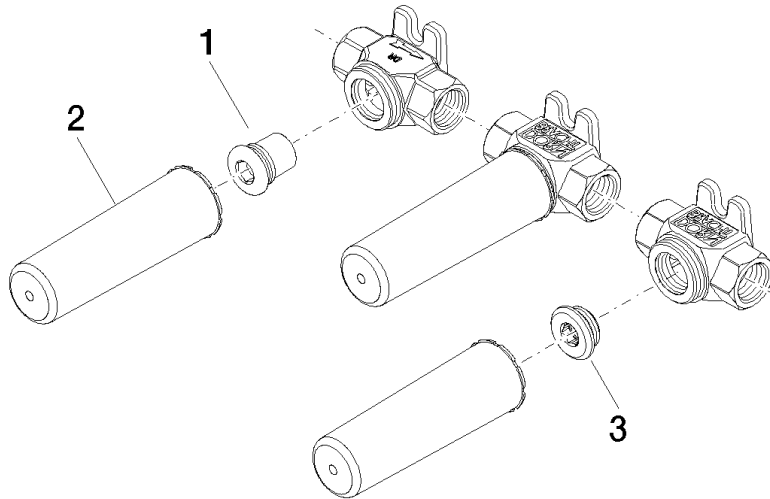

## Concealed wall-mounted mixer variable positioning -

---

35 712 970 90

- red brass, lead-free
- 1/2" connection
- 3x sealing plug 1/2"
- 3x dust cover
- WRAS 1702022

**Concealed wall-mounted mixer variable positioning -**

35 712 970 90

**Spare parts list**

No.	Item Number	Name	Quantity used	Delivery time
1	04 31 20 037 00 90	plug	1	2
2	09 21 02 102 90	cap	3	2
3	04 31 20 006 00 90	plug	2	2